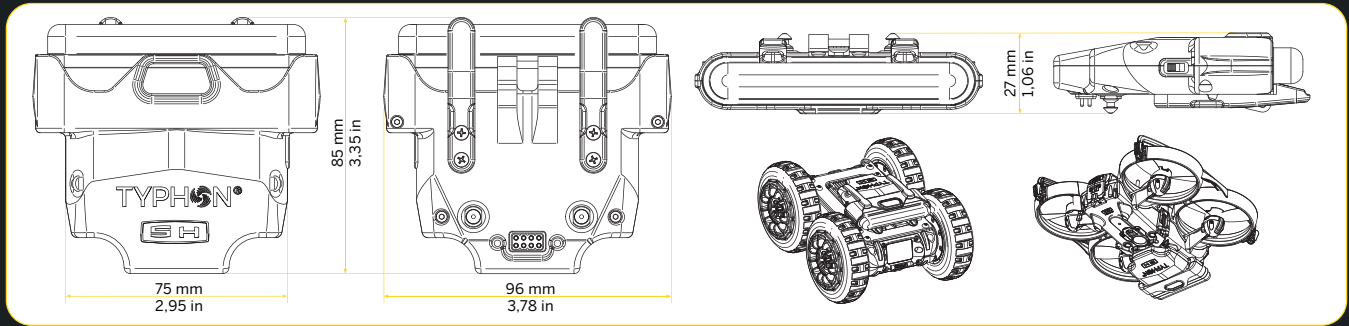

MORE ABOUT TYPHON PAYLOAD

SPECIFICATIONS

Weight	PAYLOAD W/O CARTRIDGE 86gr | 3oz CARTRIDGE 79g | 2,8oz
Operating conditions	T° -20°C to 50°C | -4°F to 122°F
Power Supply	Device-powered attachment mechanism
Distraction Cartridge Output	5X 165dB+(A) measured at 1 m
Test Cartridge Output	Red LED light only

DISTINCTIONS

FITS
ALL DEVICES

LIGHT-WEIGHT
DESIGN

PLUG AND GO

NON-LETHAL