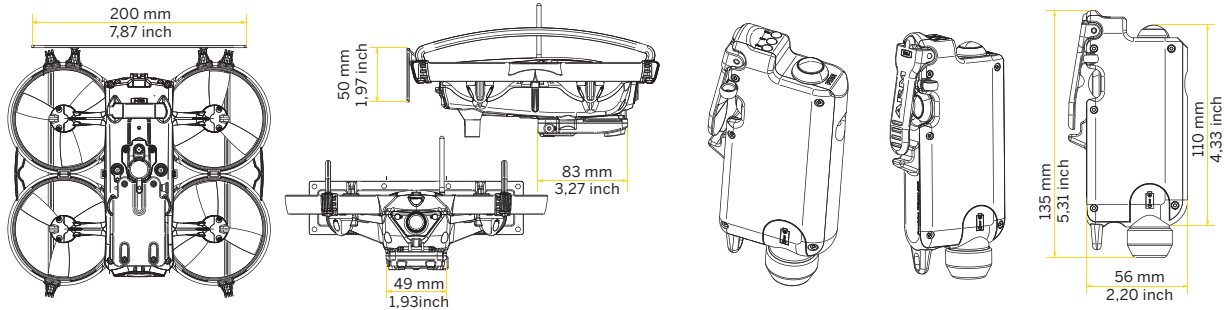

MORE ABOUT LOKI^{MkII} TRIGGER

SPECIFICATIONS

To the previously detailed Loki MkII specifications, this Loki MkII trigger drone embeds:

- Secured ignition system for electric detonators as fixed payload
- Top or Rear light plastic mounts which accommodate the breaching charge

A wired Remote Trigger Controller enables a dedicated operator to control the decision and timing of breaching

DISTINCTIONS

OPTIMIZED
SAFETY

SEPARATED
ROLES

AFFORDABLE
BREACHING

ADAPTABLE
DESIGN