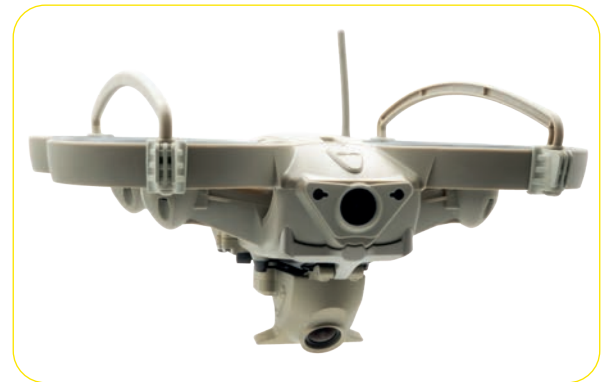

## PAYLOAD

AXON AIR | SKY-HERO LOKI 2 PAYLOAD ATTACHMENT **SKU#** 100880

- 1x Front Hook
- 1x Main Connecting Plate
- 1x Vertical Holder
- 6x Screws

Mounted on Loki MkII Drone (not included)

## PAYLOAD

AXON AIR | SKY-HERO VERTICAL CAMERA PAYLOAD **SKU#** 101274

1x Vertical Camera Payload \*

Mounted on Loki MkII Drone (not included)

\* Payload Attachment System NOT included / Sold separately