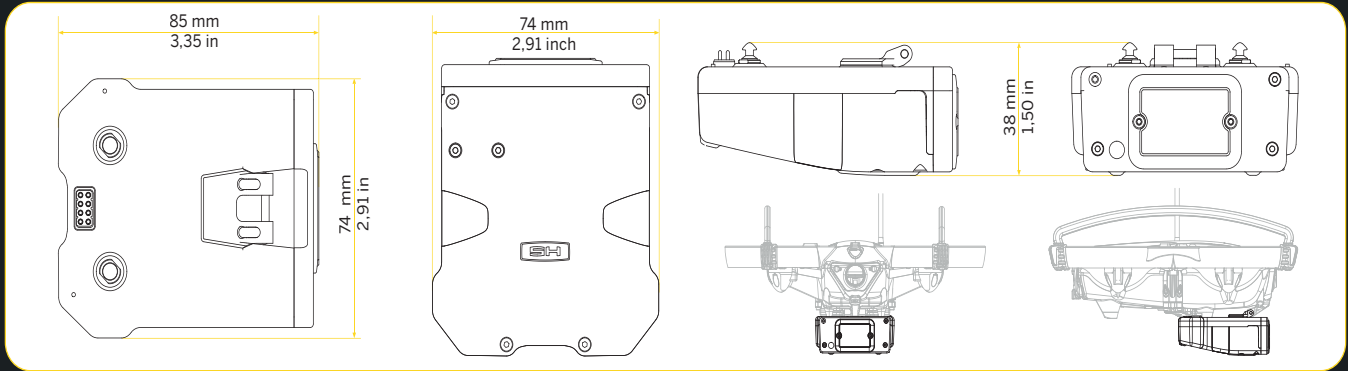

## SPECIFICATIONS

Weight	140gr   4.9oz
Operating conditions	T° -20°C to 50°C   -4°F to 122°F
Power Supply	Device-powered attachment mechanism
LEDs & Laser	White LED (Torch & Strobe Mode) Luminous Flux 4500lm Electrical Power 12W to 25W Green Laser (Designation Mode) Spot size 5mm   0.20in Output power 4mW