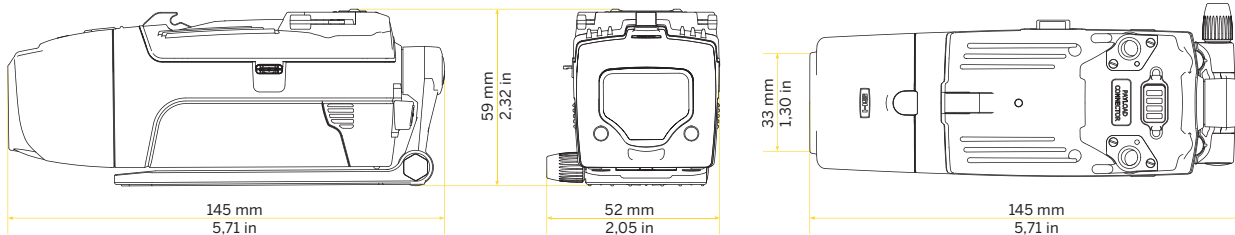

MORE ABOUT NARFI^{MK1}

SPECIFICATIONS

Runtime	300min internal Battery
Link Range	150m | 164yd
Min. Illumination	0.0001lux
View Angle	VERTICAL 120° HORIZONTAL 150°
Weight	CAMERA W/O BATTERY 375gr | 13,2oz
Operating conditions	T° -20°C to 50°C | -4°F to 122°F HUMIDITY Light rain resistance
Power Supply	2x Li-Ion 3000mAh Replaceable | <30 sec

DISTINCTIONS

SECURED
WIRELESS

MULTIPLE
CONTROLLERS

MOUNTED
OR DETACHED

REMOVABLE
BATTERIES