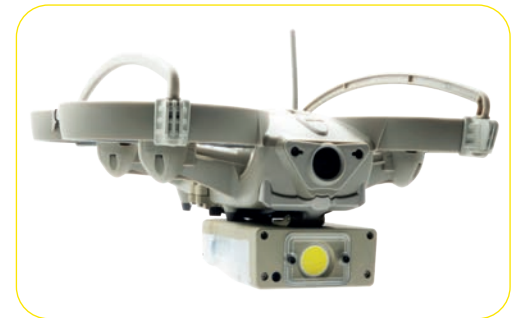

LED PAYLOAD

PAYLOADS

AXON AIR | SKY-HERO LED PAYLOAD **SKU#** 100887

1x LED Payload

Mounted on Loki MkII (not included)

* Payload Attachment System NOT included / Sold separately