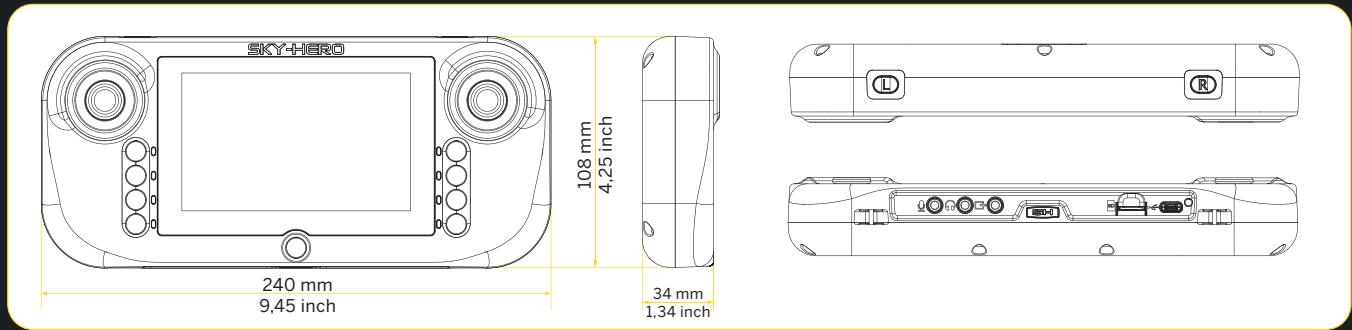

MORE ABOUT GCS^{MI}

SPECIFICATIONS

Runtime	200min
Link Range	150m | 164yd
Weight	CONTROLLER INCL. BATTERY 640gr | 1,41lb
Operating conditions	T° -20°C to 50°C | -4°F to 122°F
Power Supply	Li-Ion 6300 mAh Embedded & Rechargeable Battery 3.7V
Video Reception	99db dual ISM receivers 5,8GHz FPGA 8Bit scrambled
Command & Control	868-915 UHF | AES256 encrypted

DISTINCTIONS

UP TO 4
VEHICLES/CAMS

INDOOR RF
EFFICIENCY

ERGONOMIC

NO PUBLIC
NETWORKS