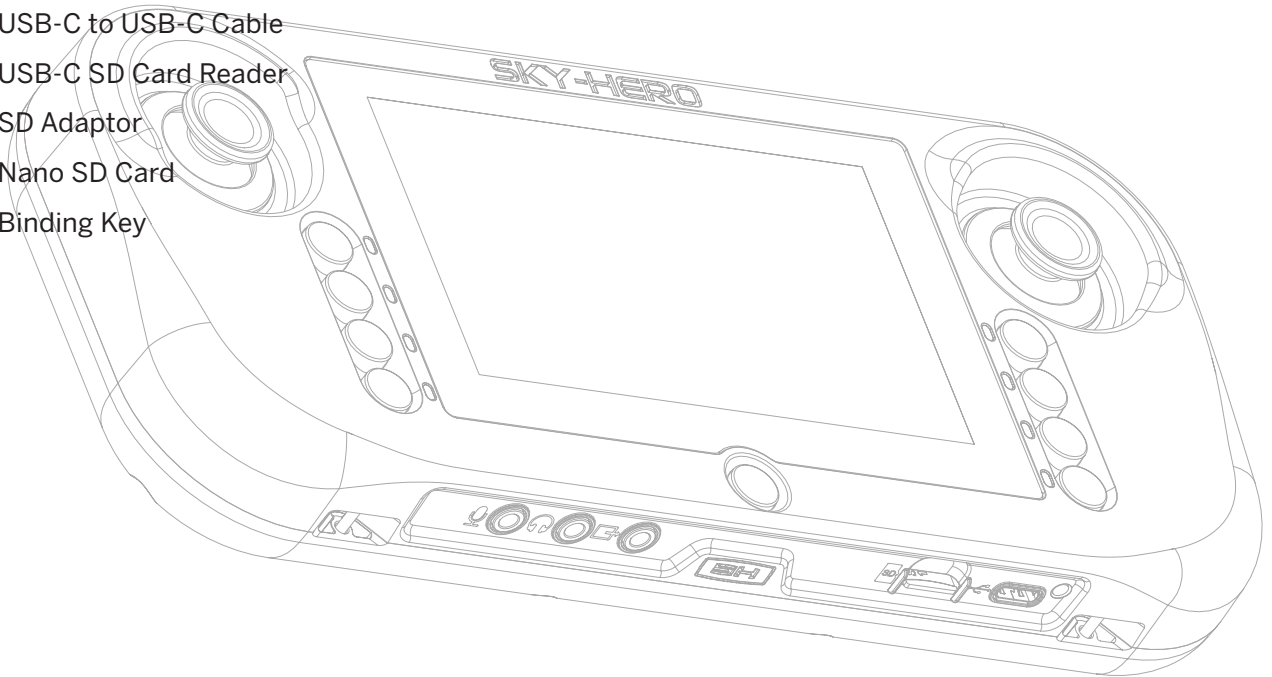

GCS^{MkII} GROUND CONTROL SYSTEM

STARTER KIT

AXON AIR | SKY-HERO GROUND CONTROL SYSTEM STARTER KIT **SKU#** 100884

- 1x GCS MkII
- 1x US/EU/UK USB-C Wall Charger
- 1x USB-C to USB-C Cable
- 1x USB-C SD Card Reader
- 1x SD Adaptor
- 1x Nano SD Card
- 1x Binding Key