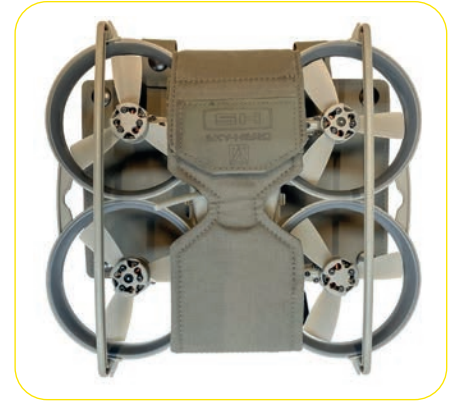

P7 LOKI^{MkII} POUCH

GEAR

AXON AIR | SKY-HERO/P7 LOKI 2 POUCH **SKU#** 100906

1x Loki MkII Pouch for Tactical Bag ■