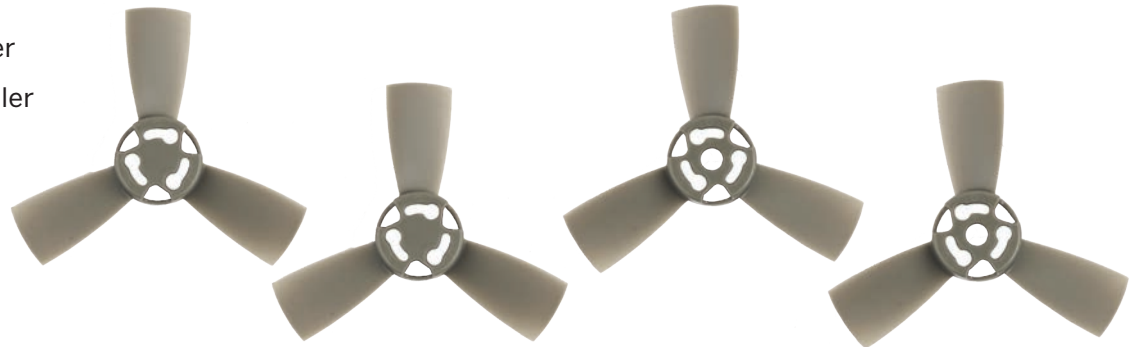

LOKI ^{MkII} PROPELLER SET

SPARE PARTS

AXON AIR | SKY-HERO LOKI 2 PROPELLER SET (4 PCS) **SKU#** 100892

- 2x CW Propeller
- 2x CCW Propeller