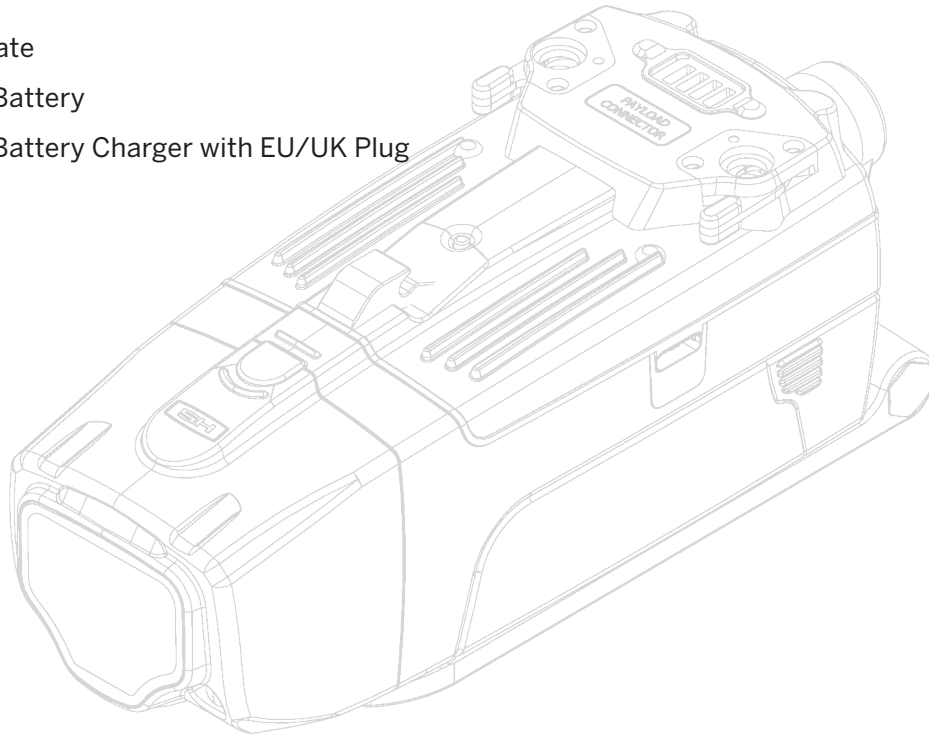

NARFI^{MkI} POLE CAMERA

STARTER KIT

AXON AIR | SKY-HERO NARFI POLE CAMERA STARTER KIT **SKU#** 100883

- 1x Narfi MkI
- 1x Directional Plate
- 4x Li-Ion 18650 Battery
- 1x Li-Ion 18650 Battery Charger with EU/UK Plug
- 1x Pole