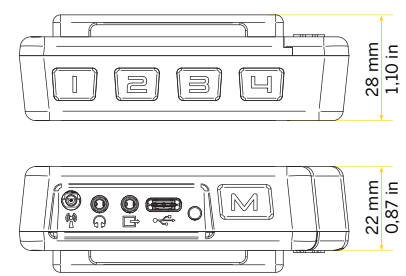

MORE ABOUT TACTICAL SCREEN

SPECIFICATIONS

Runtime	180min
Link Range	LOS 1,6km | 1mi NLOS 150m | 164yd
Weight	SCREEN INCL. BATTERY 145gr | 5oz
Operating conditions	T° -20°C to 50°C | -4°F to 122°F
Power Supply	Li-ion 1800mAh Embedded & Rechargeable Battery 3,7V
Monitor Diagonal Size	2,7in
Monitor Resolution	960px x 240px

DISTINCTIONS

UP TO 4
STREAMS

BASIC & ADVANCED
CONTROLLER

STURDY FRAME

BODYWORN
DESIGN