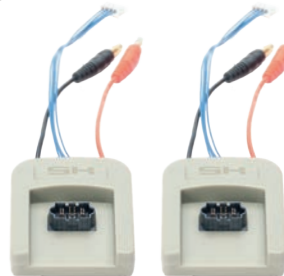

LOKI^{MkII} LiPo FAST CHARGER

CHARGERS & BATTERIES

AXON AIR | SKY-HERO LOKI 2 LIPO DUAL HUB FAST CHARGER **SKU#** 100895

- 1x Fast Charger with US/EU/UK Wall Socket
- 2x Hub for charging Loki MkII LiPo Battery