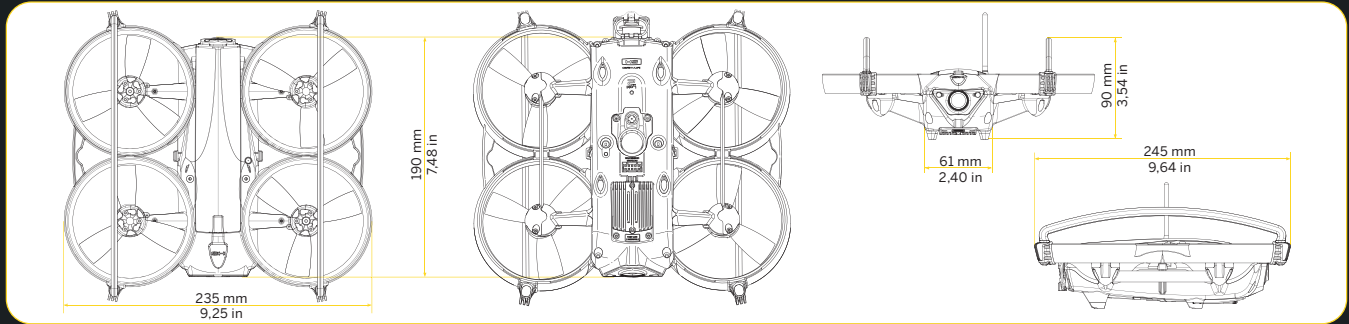

MORE ABOUT LOKI^{MkII}

SPECIFICATIONS

Endurance	FLIGHT 15min SENTRY 200min
Link Range	LOS 1,6km | 1mi NLOS 150m | 164yd
Average Speed	10m/s | 22,37mph
Weight	DRONE W/O BATTERY 380gr | 0,83lb PAYLOAD MAX 150gr | 0,33lb
Operating conditions	T° -20°C to 50°C | -4°F to 122°F MAX WIND 49km/h | 27kt HUMIDITY Light rain resistance
Power Supply	LiPo3S 2400 mAh Replaceable | <30 sec

DISTINCTIONS

IMPACT
RESISTANT

ACCURATE
DETECTION

3D POSITION
HOLD

FIELD PROVEN