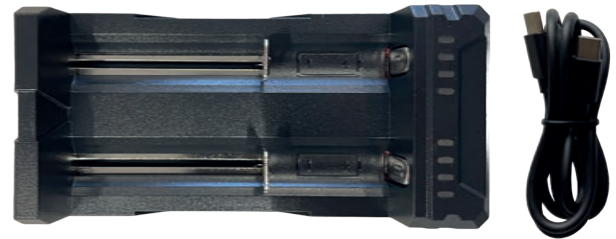

NARFI^{MkI} LI-ION CHARGER

CHARGERS & BATTERIES

AXON AIR | SKY-HERO SIGYN/NARFI LION CHARGER **SKU#** 100896

- 1x Charger 2A-3A
- 1x US/EU/UK Wall Socket