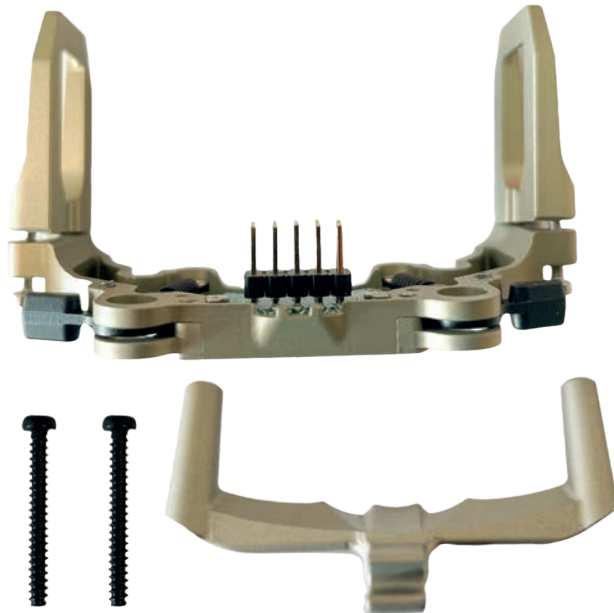

## DISTINCTIONS

IMPACT  
RESISTANT

ACCURATE  
DETECTION

3D POSITION  
HOLD

FIELD PROVEN

## PAYLOAD

AXON AIR | SKY-HERO LOKI 2 PAYLOAD ATTACHMENT **SKU#** 100880

- 1x Front Hook
- 1x Main Connecting Plate
- 1x Vertical Holder
- 6x Screws

Mounted on Loki MkII Drone (not included)