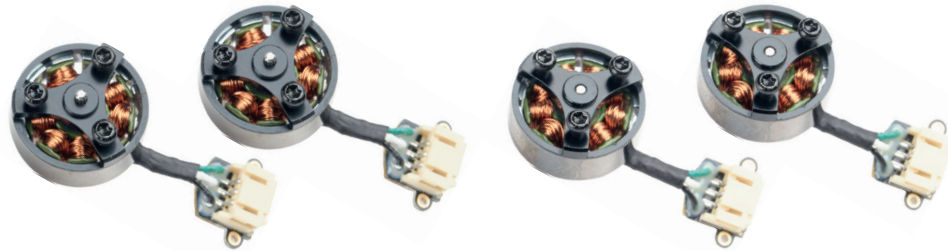

LOKI ^{MkII} MOTOR SET

SPARE PARTS

AXON AIR | SKY-HERO LOKI 2 MOTOR SET (4 PCS) **SKU#** 100893

- 2x CW Motor
- 2x CCW Motor