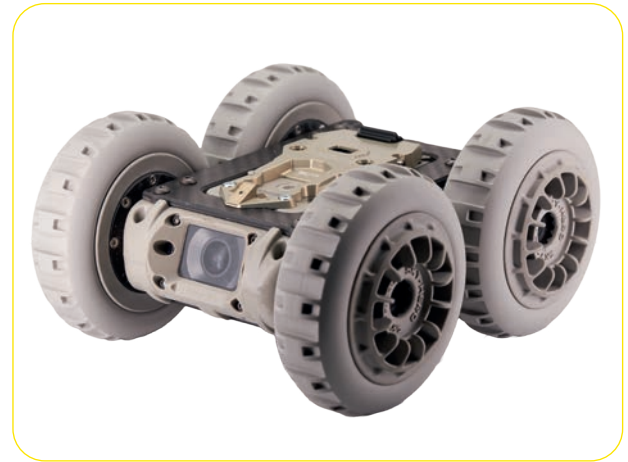

# SIGYN<sup>MkI</sup> PAYLOAD ATTACHMENT SYSTEM

## PAYLOADS

AXON AIR | SKY-HERO SIGYN PAYLOAD ATTACHMENT SYSTEM **SKU#** 100910

1x Main Connecting Plate

4x Screws

Mounted on Sigyn MkI (not included)