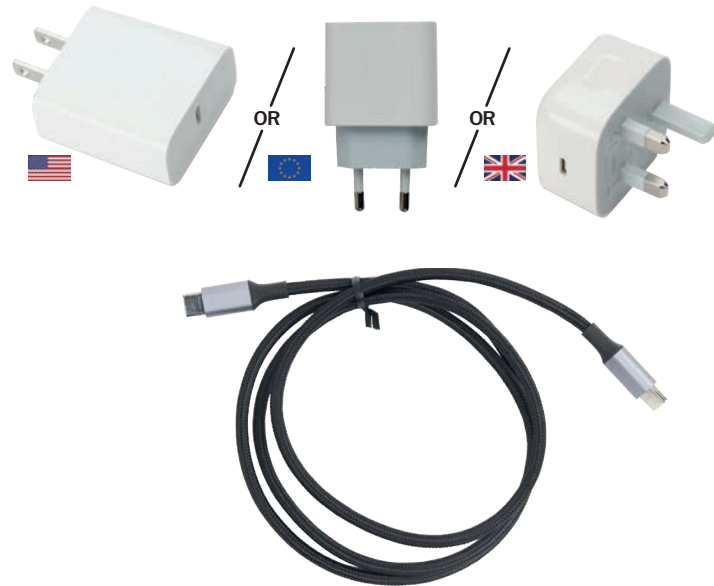

TACTICAL SCREEN CHARGER

CHARGERS & BATTERIES

AXON AIR | SKY-HERO GCS/TACTICAL SCREEN CHARGER **SKU#** 100898

- 1x GCS MkII/Tactical Screen Charger US/EU/UK Wall Socket
- 1x USB-C to USB-C Cable