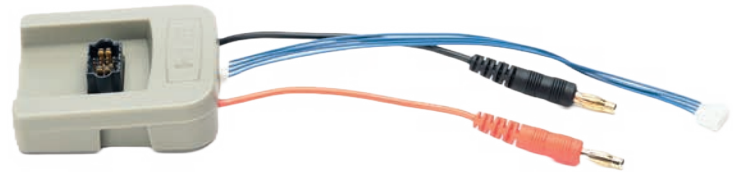

LOKI^{MkII} LiPo CHARGING HUB

CHARGERS & BATTERIES

AXON AIR | SKY-HERO LOKI 2 LIPO BATTERY CHARGING HUB **SKU#** 101273

- 1x Hub for charging Loki MkII LiPo Battery