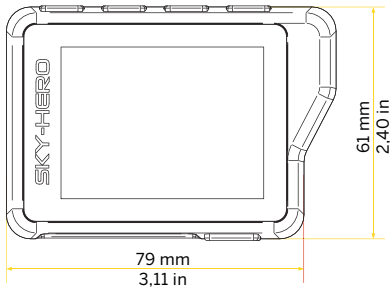

MORE ABOUT TACTICAL SCREEN

SPECIFICATIONS

Runtime	180min
Link Range	LOS 1,6km | 1mi NLOS 150m | 164yd
Weight	SCREEN INCL. BATTERY 145gr | 5oz
Operating conditions	T° -20°C to 50°C | -4°F to 122°F
Power Supply	Li-ion 1800mAh Embedded & Rechargeable Battery 3,7V
Monitor Diagonal Size	2,7in
Monitor Resolution	960px x 240px

DISTINCTIONS

UP TO 4
STREAMS

BASIC & ADVANCED
CONTROLLER

STURDY FRAME

BODYWORN
DESIGN