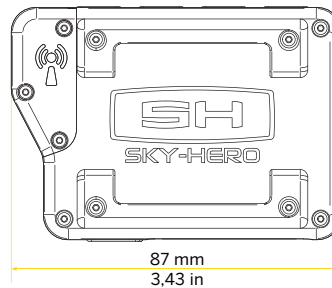

MORE ABOUT TACTICAL SCREEN

SPECIFICATIONS

Runtime	180min
Link Range	LOS 1,6km | 1mi NLOS 150m | 164yd
Weight	SCREEN INCL. BATTERY 145gr | 5oz
Operating conditions	T° -20°C to 50°C | -4°F to 122°F
Power Supply	Li-ion 1800mAh Embedded & Rechargeable Battery 3,7V
Monitor Diagonal Size	2,7in
Monitor Resolution	960px x 240px

DISTINCTIONS

UP TO 4
STREAMS

BASIC & ADVANCED
CONTROLLER

STURDY FRAME

BODYWORN
DESIGN