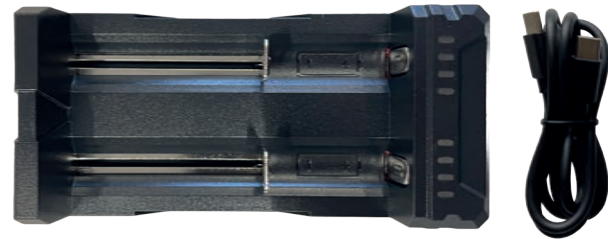

SIGYN^{Mk1} LI-ION CHARGER

CHARGERS & BATTERIES

AXON AIR | SKY-HERO SIGYN/NARFI LION CHARGER **SKU#** 100896

- 1x Charger 2A-3A
- 2x US/EU/UK Wall Socket