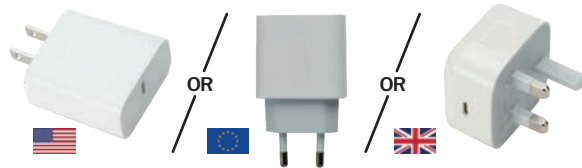

## STARTER KIT

AXON AIR | SKY-HERO GROUND CONTROL SYSTEM STARTER KIT **SKU#** 100884

- 1x GCS MkII
- 1x US/EU/UK USB-C Wall Charger
- 1x USB-C to USB-C Cable
- 1x USB-C SD Card Reader
- 1x SD Adaptor
- 1x Nano SD Card
- 1x Binding Key