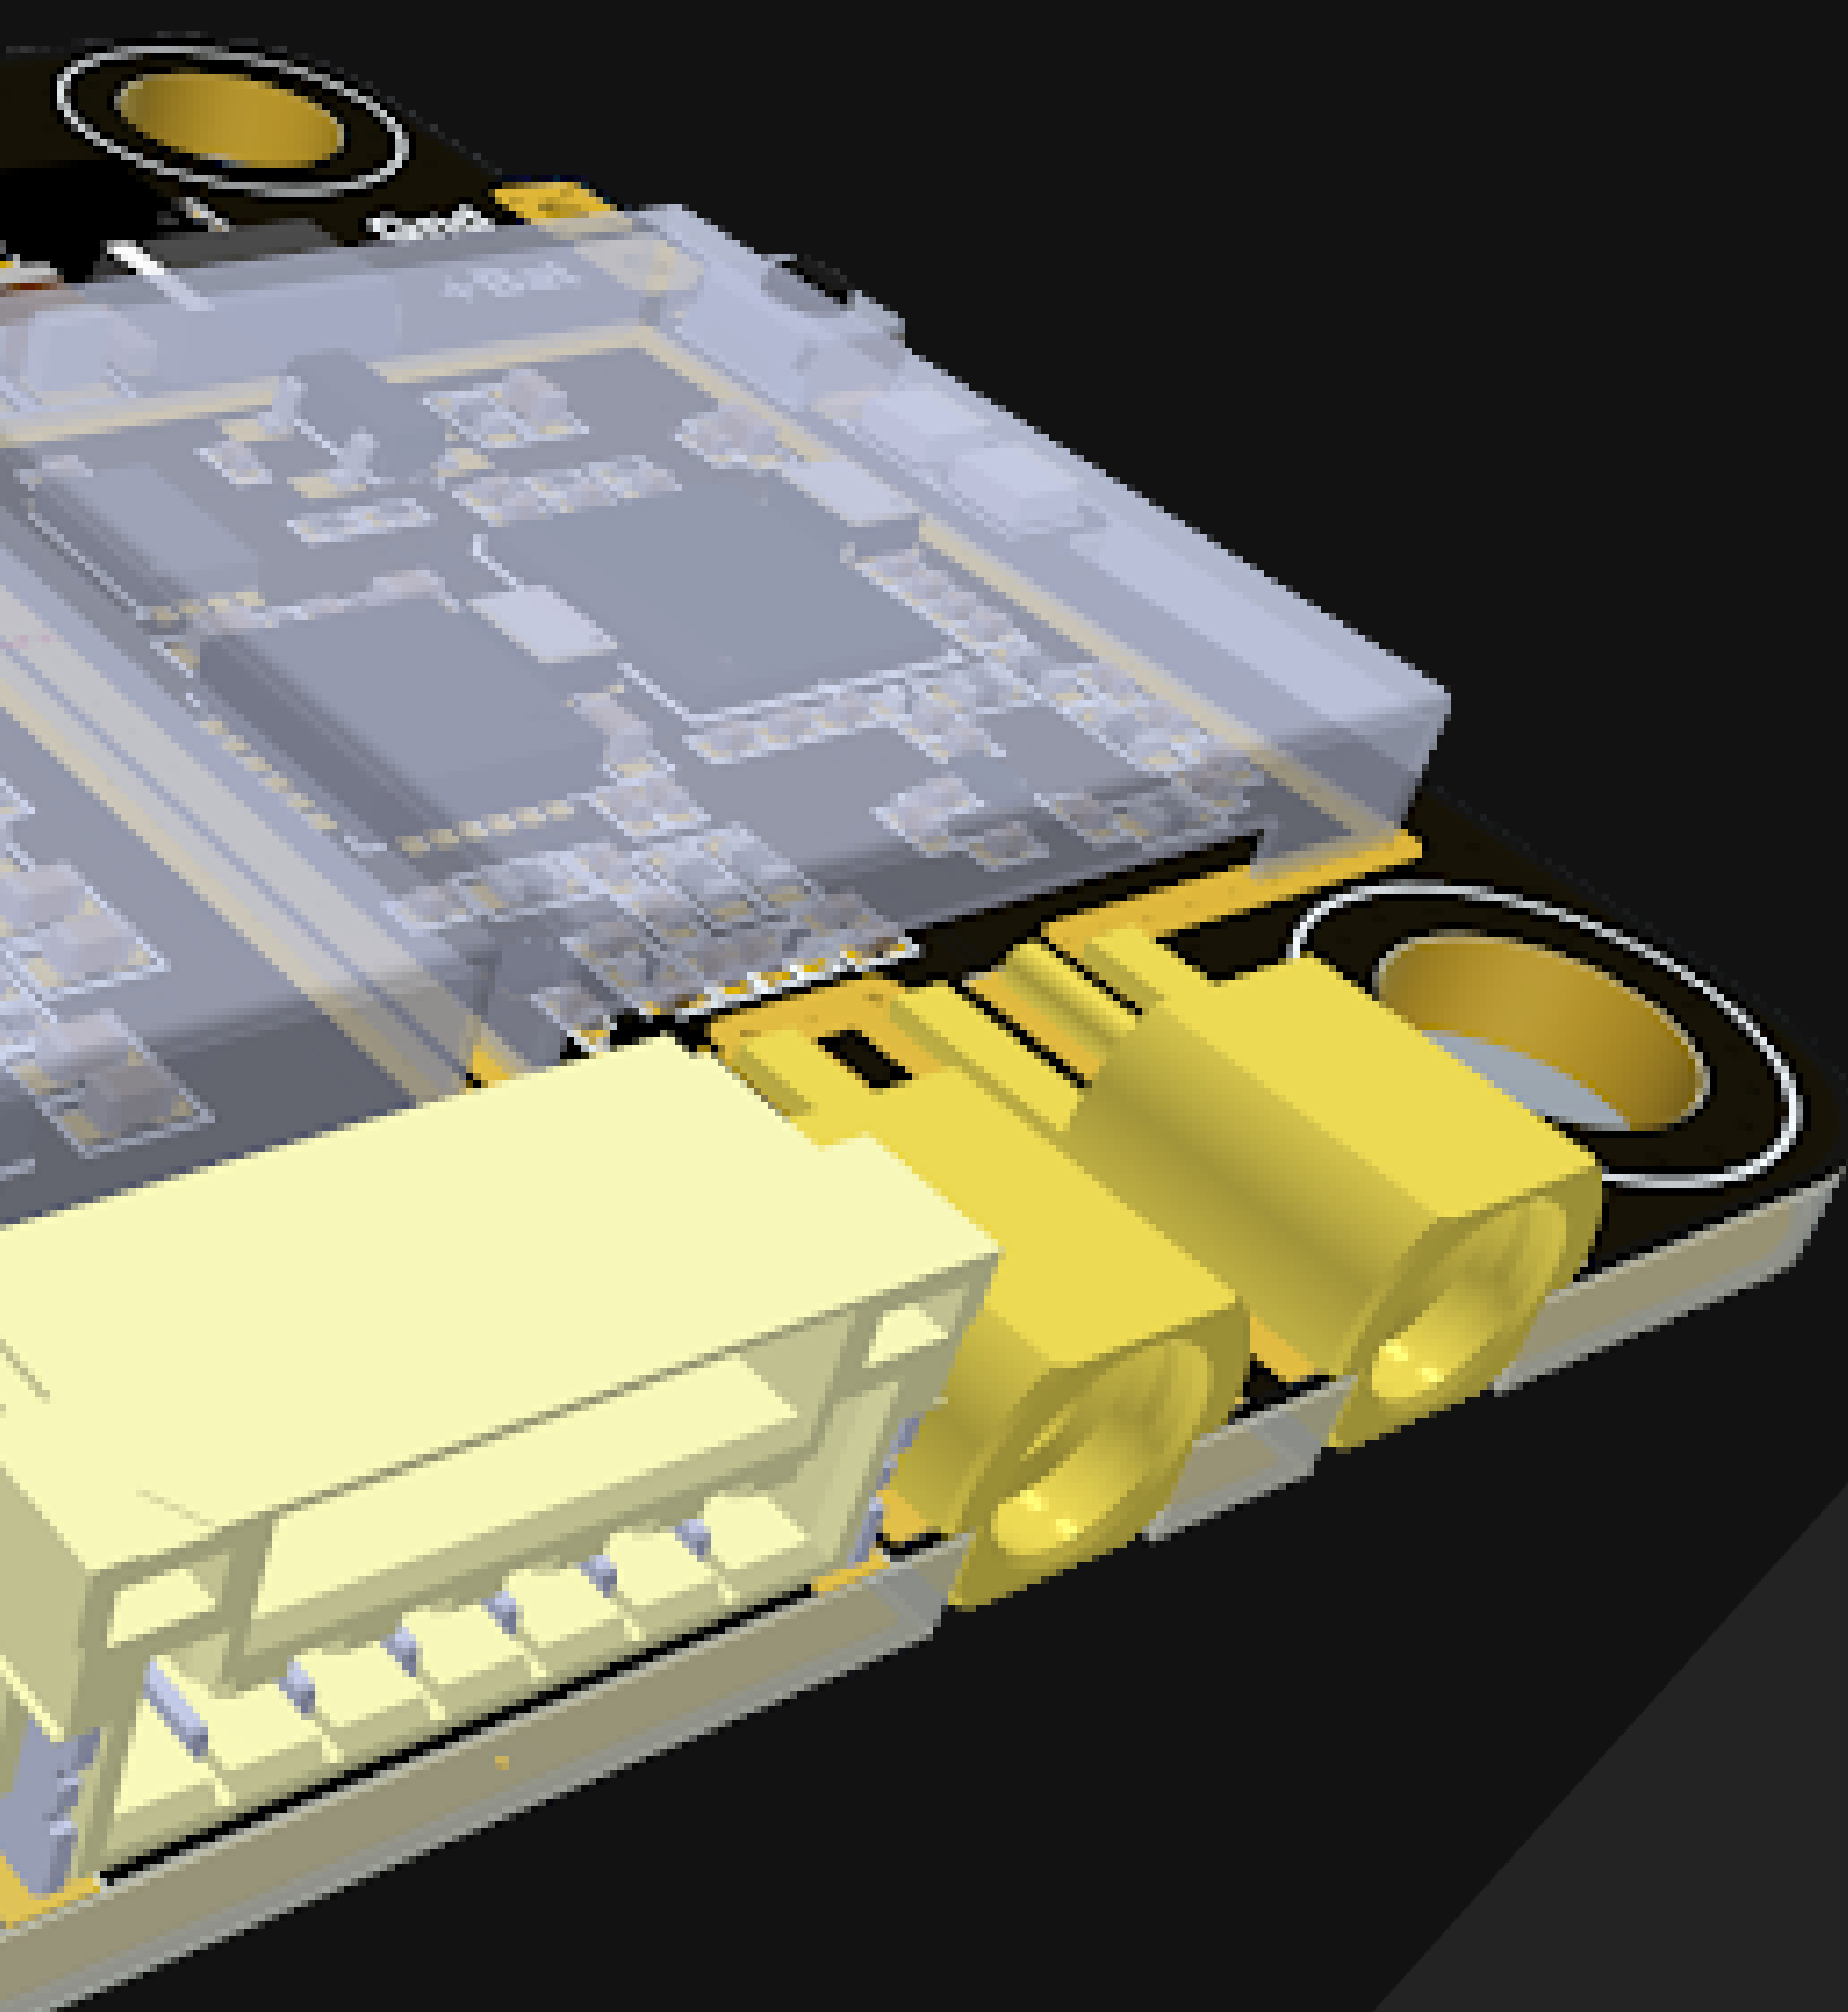

# GHOST Dual-SubGHz Ultimate Hybrid

July-2023

Hybrid Control Uplink and Video Downlink Primary, and hidden Sub-GHz bands, make life hell for ISM band jammers...

[www.orqafpv.com](http://www.orqafpv.com)

# GHOST Dual-SubGHz Ultimate Hybrid

July-2023

## Specifications

- Control Uplink and Video Downlink on a single module
- Jam-resistant **Dual Sub-GHz** Control Link
- Factory configurable on each of the two bands from **400MHz - 960MHz**
- **1.5W 5.8GHz** Video Transmitter
- Single-sided PCB, with CNC milled heatsink
- 2nd Generation **200Hz** LoRa mode
- Bidirectional **MAVLINK** telemetry
- Robust **MMCX** Connectors for Tx and Rx
- **2s-6s** Direct battery power