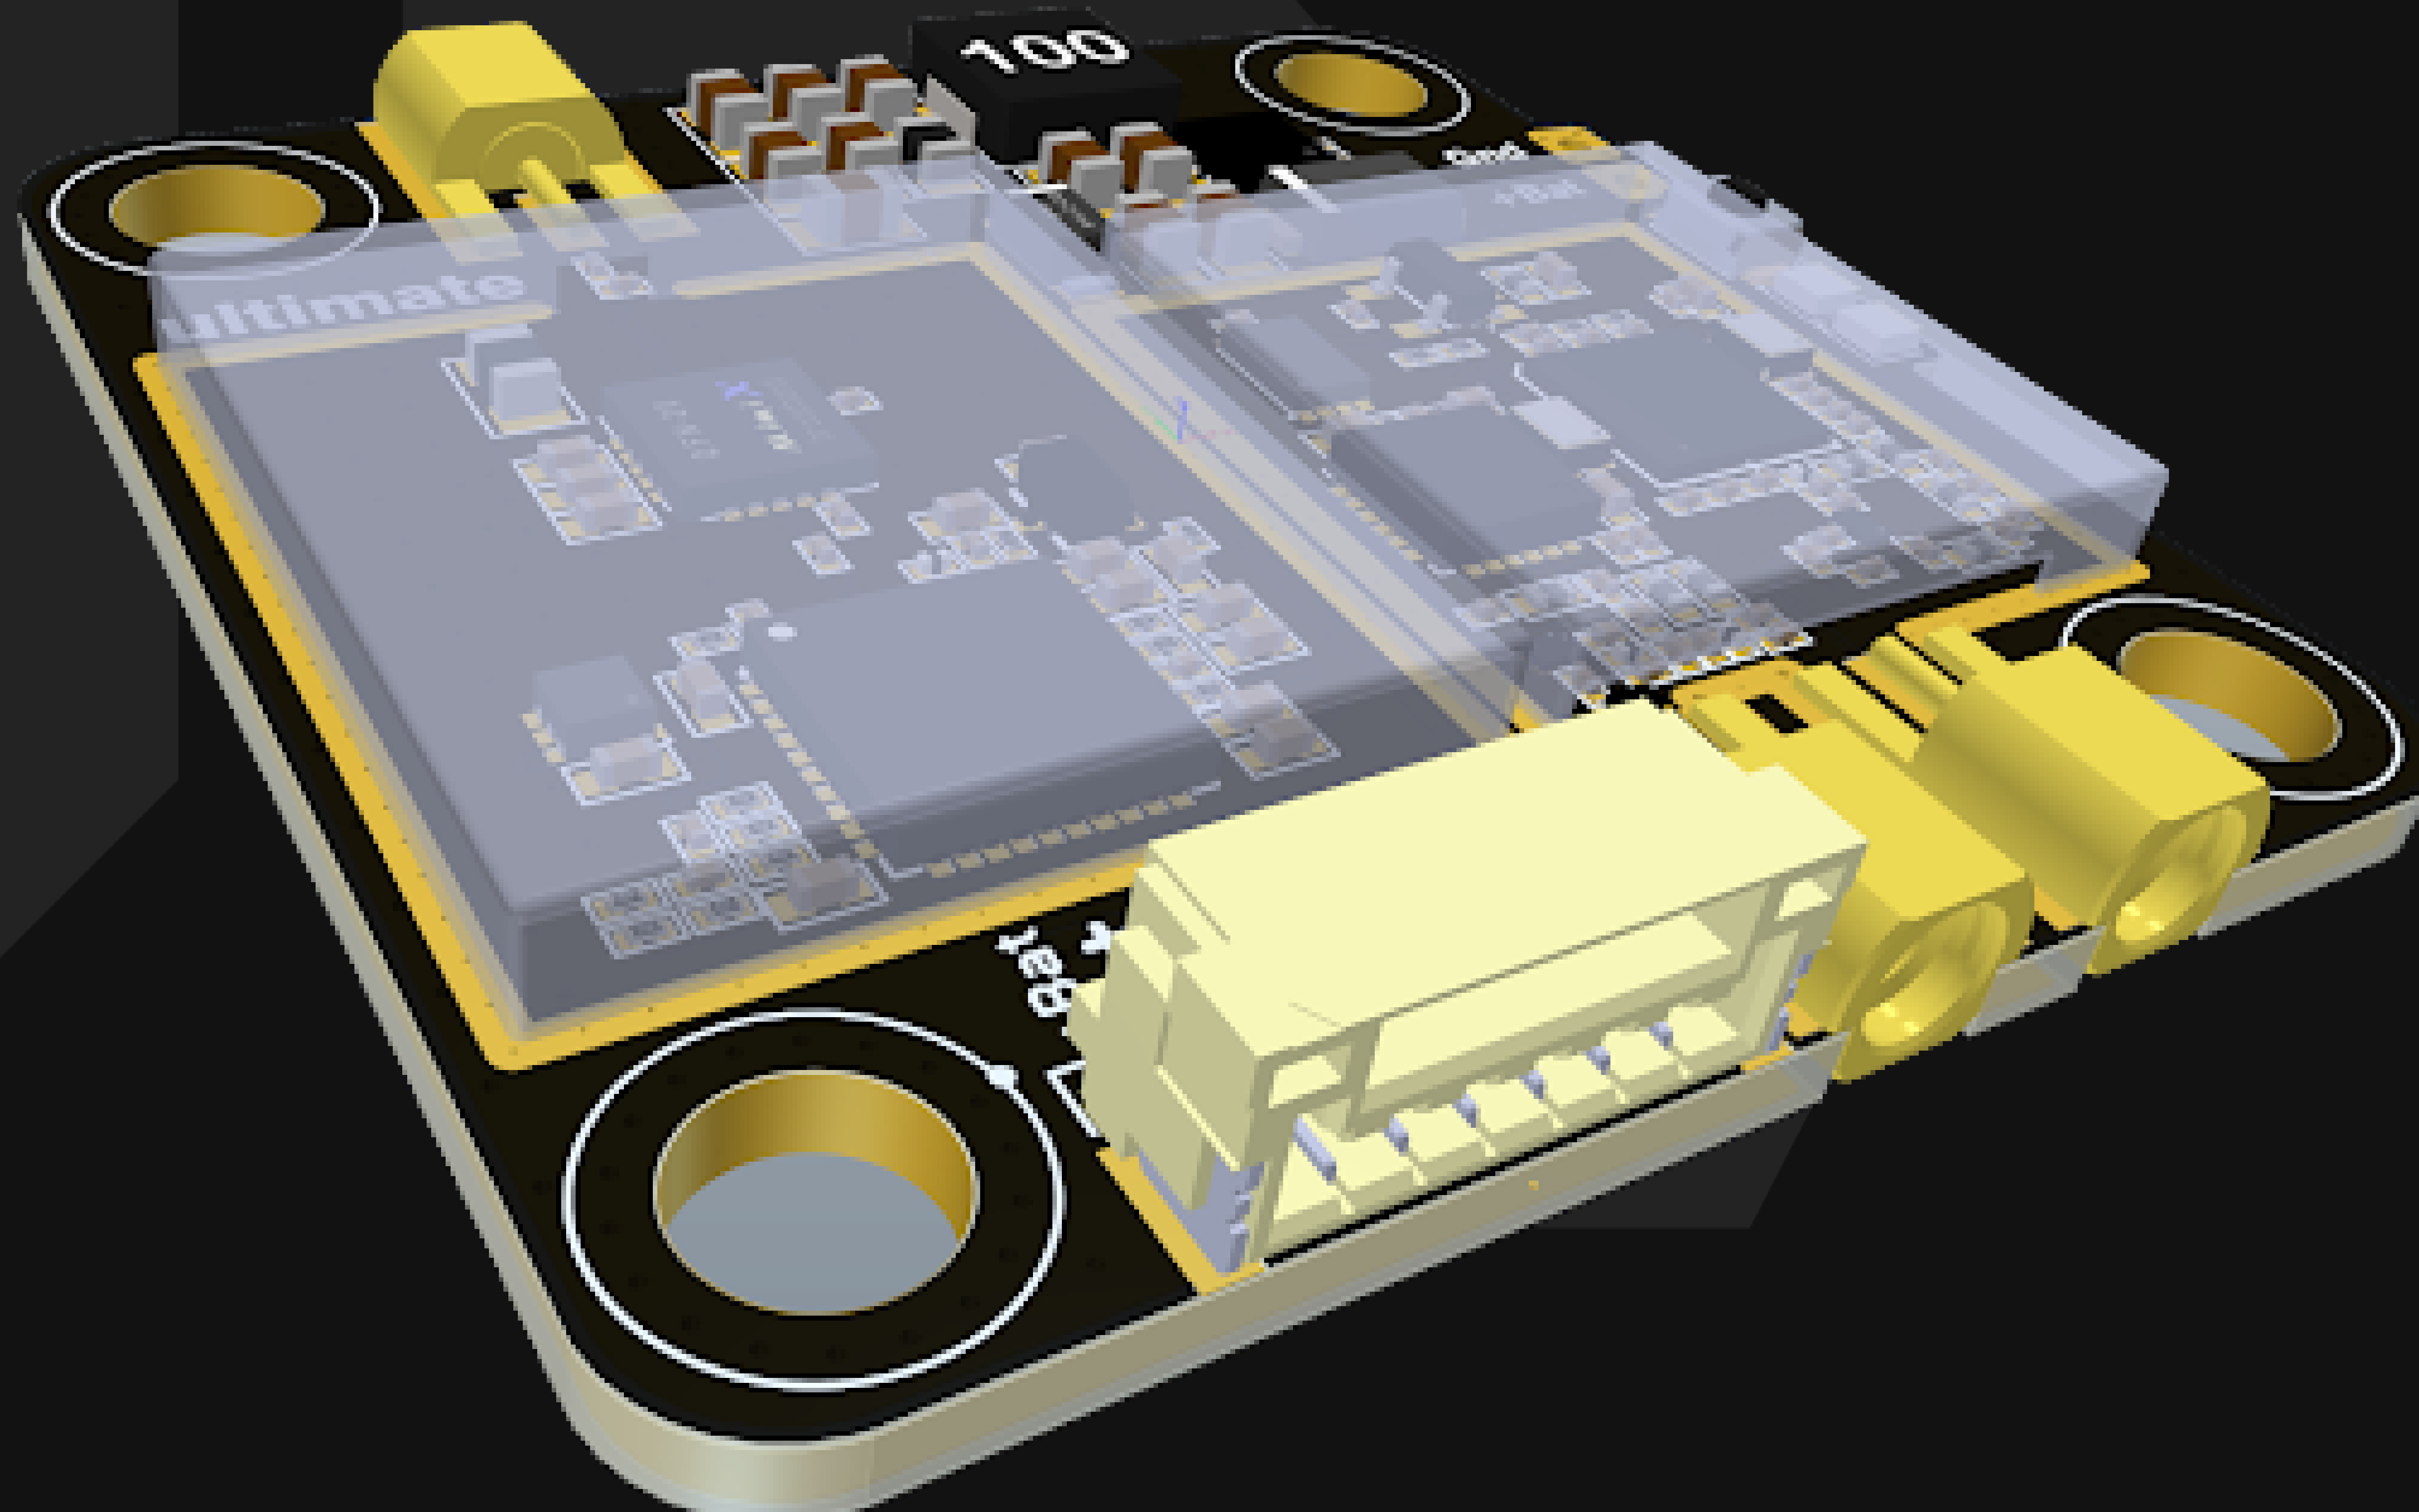

# GHOST Dual-SubGHz Ultimate Hybrid

July-2023

Hybrid Control Uplink and Video Downlink Primary, and hidden Sub-GHz bands, make life hell for ISM band jammers...

[www.orqafpv.com](http://www.orqafpv.com)

# GHOST Dual-SubGHz Ultimate Hybrid

July-2023

## Specifications

- Control Uplink and Video Downlink on a single module
- Jam-resistant **Dual Sub-GHz** Control Link
- Factory configurable on each of the two bands from **400MHz - 960MHz**
- **1.5W 5.8GHz** Video Transmitter
- Single-sided PCB, with CNC milled heatsink
- 2nd Generation **200Hz** LoRa mode
- Bidirectional **MAVLINK** telemetry
- Robust **MMCX** Connectors for Tx and Rx
- **2s-6s** Direct battery power